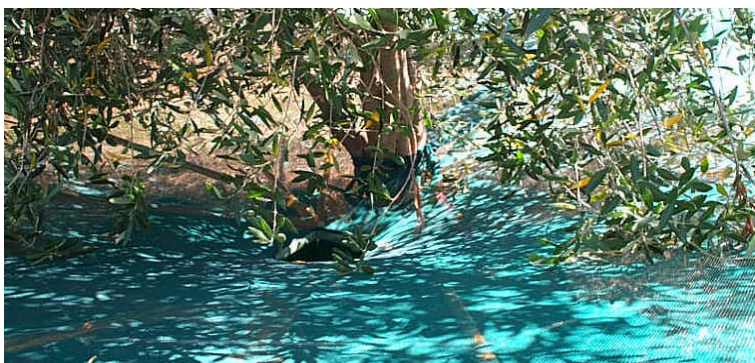

- Very fast, only takes 20 seconds set up with one operator
- Detachable elastic rope sides allow easy access to centre of tree
- Net automatically seals around tree trunk and over-lapping join
- Fruit stored in easy to handle and accessible tubs
- No contamination from soil or animal droppings
- Easy fast leveling, height adjustment
- Easy to manoeuvre from tree to tree with good visibility for repositioning
- Steering wheel has auto parking brake
- Easy to attach to a 4 wheel ATV
- Extension arms can be changed to fit larger nets
- Minimal bruising of fruit
- Different sizes available 4m, 5.5m & 7m
- Easy dismantling for compact long distance transport

Three plastic tubs provide ample storage of fruit and are easy to access.

Rubber padding on the trunk guides & arm base provide easy alignment & protection to the trunk

Net automatically seals around tree trunk and overlapping joint

Automatically sealing the trunk with an over-lapping elastic joint to prevent any loss of fruit when the arms are locked into position. The new style OliNet can seal around 60cm diameter trunks.

Sizes available 4m, 5.5m & 7m

Detachable elastic rope sides allow easy access to centre of tree

The net is suspended with elastic rope and to reach in just push against net edge. Or the elastic rope can also be unhooked from any arm or arms at any time to allow full access to all parts of the tree without loss of fruit